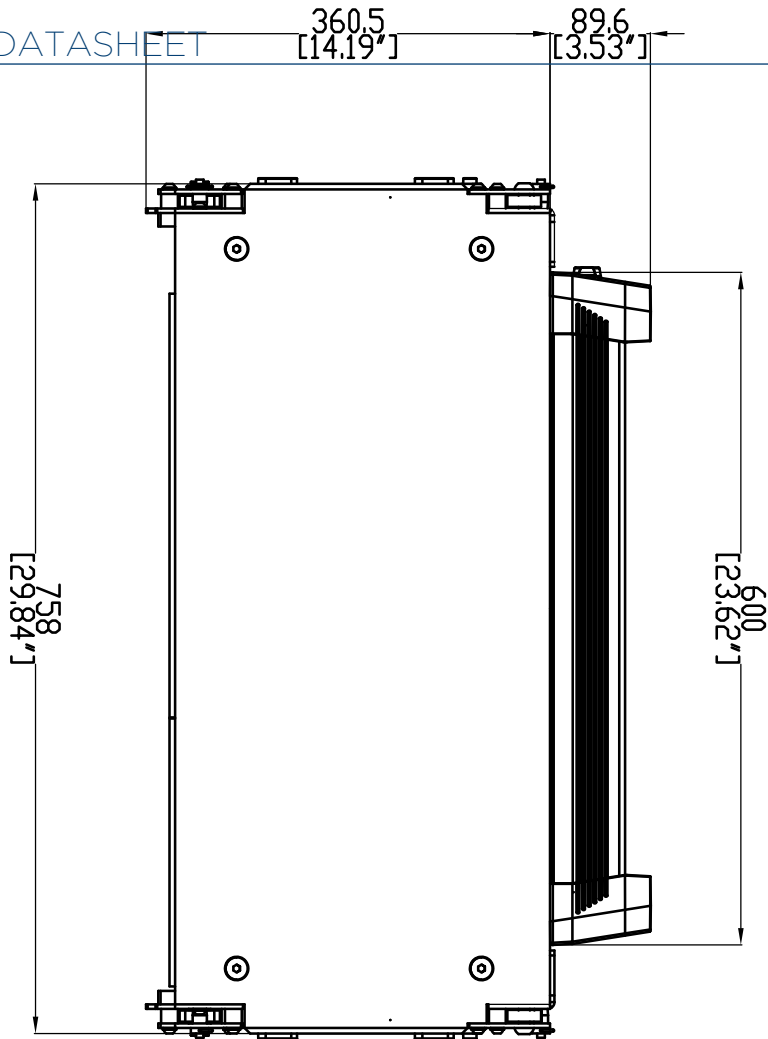

TTL 33-A II

ACTIVE THREE-WAY LINE ARRAY MODULE

DESCRIPTION

The TTL33-A is a compact, wide dispersion, 3 way active line array module that offers the highest performance from a small size line array.

The incredible high output and dynamics, the extreme accuracy and high frequency extension plus the compact size makes the TTL33-A the ideal tool for outdoor sound reinforcement, live performances and events as well as fixed installations in theatres, concert halls or auditoriums.

TECHNICAL SPECIFICATIONS

Acoustical specifications	Frequency Response:	60 Hz ÷ 20000 Hz
	Max SPL @ 1m:	135 dB
	Horizontal coverage angle:	100°
	Vertical coverage angle:	15°
Transducers	Compression Driver:	3 x 1.0" neo, 1.5" v.c
	Midrange:	8" neo, 2.0" v.c
	Woofer:	2 x 8" neo, 2.5" v.c
Input/Output section	Input signal:	bal/unbal
	Input connectors:	XLR, RDNet Ethercon
	Output connectors:	XLR, RDNet Ethercon
	Input sensitivity:	-2 dBu/+4 dBu
Processor section	Crossover Frequencies:	400 Hz - 1800 Hz
	Protections:	Thermal, HF
	Limiter:	Fast Limiter
	Controls:	HF Correction, cluster size, HPF
	RDNet:	Yes
Power section	Total Power:	2500 W Peak, 1250 W RMS
	High frequencies:	500 W Peak, 250 W RMS
	Mid frequencies:	1000 W Peak, 500 W RMS
	Low frequencies:	1000 W Peak, 500 W RMS
	Cooling:	Convection/Forced
	Connections:	Powercon IN/OUT
Standard compliance	CE marking:	Yes
Physical specifications	Cabinet/Case Material:	Baltic birch plywood
	Hardware:	Array side fittings
	Handles:	2 on side
	Grille:	Steel
	Color:	Black
Size	Height:	290 mm / 11.42 inches
	Width:	760 mm / 29.92 inches
	Depth:	441 mm / 17.36 inches
	Weight:	33 kg / 72.75 lbs
Shipping informations	Package Height:	395 mm / 15.55 inches
	Package Width:	875 mm / 34.45 inches
	Package Depth:	545 mm / 21.46 inches
	Package Weight:	37 kg / 81.57 lbs