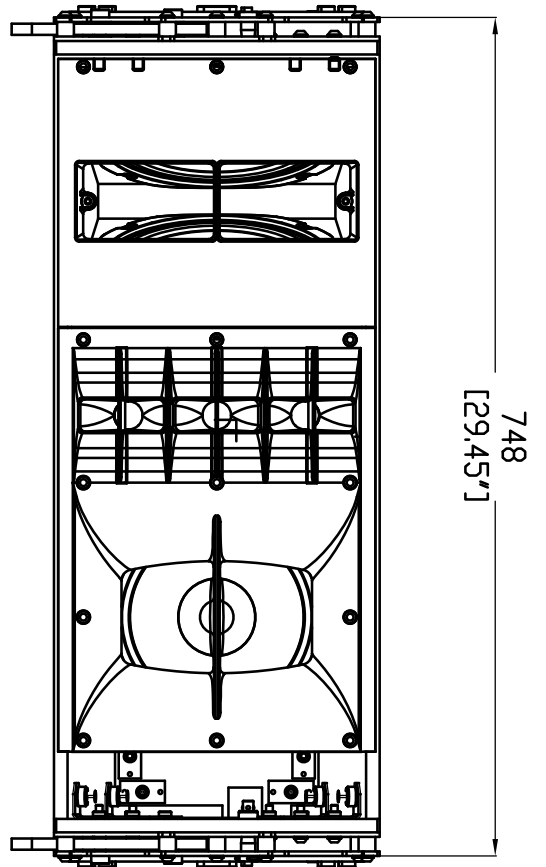

TTL 33-A II

ACTIVE THREE-WAY LINE ARRAY MODULE

DESCRIPTION

The TTL33-A is a compact, wide dispersion, 3 way active line array module that offers the highest performance from a small size line array.

The incredible high output and dynamics, the extreme accuracy and high frequency extension plus the compact size makes the TTL33-A the ideal tool for outdoor sound reinforcement, live performances and events as well as fixed installations in theatres, concert halls or auditoriums.

TECHNICAL SPECIFICATIONS

Acoustical specifications	Frequency Response:	60 Hz ÷ 20000 Hz
	Max SPL @ 1m:	135 dB
	Horizontal coverage angle:	100°
	Vertical coverage angle:	15°
Transducers	Compression Driver:	3 x 1.0" neo, 1.5" v.c
	Midrange:	8" neo, 2.0" v.c
	Woofer:	2 x 8" neo, 2.5" v.c
Input/Output section	Input signal:	bal/unbal
	Input connectors:	XLR, RDNet Ethercon
	Output connectors:	XLR, RDNet Ethercon
	Input sensitivity:	-2 dBu/+4 dBu
Processor section	Crossover Frequencies:	400 Hz - 1800 Hz
	Protections:	Thermal, HF
	Limiter:	Fast Limiter
	Controls:	HF Correction, cluster size, HPF
	RDNet:	Yes
Power section	Total Power:	2500 W Peak, 1250 W RMS
	High frequencies:	500 W Peak, 250 W RMS
	Mid frequencies:	1000 W Peak, 500 W RMS
	Low frequencies:	1000 W Peak, 500 W RMS
	Cooling:	Convection/Forced
	Connections:	Powercon IN/OUT
Standard compliance	CE marking:	Yes
Physical specifications	Cabinet/Case Material:	Baltic birch plywood
	Hardware:	Array side fittings
	Handles:	2 on side
	Grille:	Steel
	Color:	Black
Size	Height:	290 mm / 11.42 inches
	Width:	760 mm / 29.92 inches
	Depth:	441 mm / 17.36 inches
	Weight:	33 kg / 72.75 lbs
Shipping informations	Package Height:	395 mm / 15.55 inches
	Package Width:	875 mm / 34.45 inches
	Package Depth:	545 mm / 21.46 inches
	Package Weight:	37 kg / 81.57 lbs