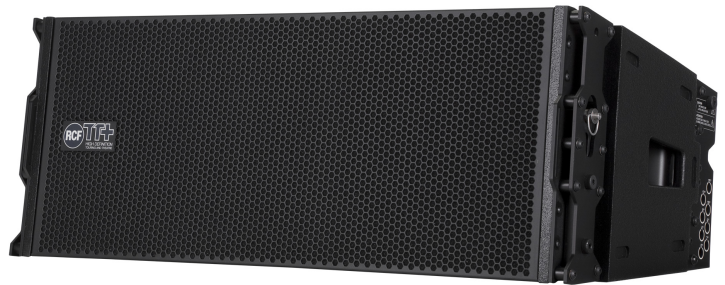

TTL 33-A II

ACTIVE THREE-WAY LINE ARRAY MODULE

DESCRIPTION

The TTL33-A is a compact, wide dispersion, 3 way active line array module that offers the highest performance from a small size line array.

The incredible high output and dynamics, the extreme accuracy and high frequency extension plus the compact size makes the TTL33-A the ideal tool for outdoor sound reinforcement, live performances and events as well as fixed installations in theatres, concert halls or auditoriums.

FEATURES

- 1250 W switching amplifiers
- wide, constant directivity, coverage angle
- 6 high power neodymium transducers
- High quality analog input board
- 96 kHz, 32 bit DSP processing
- Soft limiter and RMS protection
- Maximum output per size available on the market
- RDNet on board