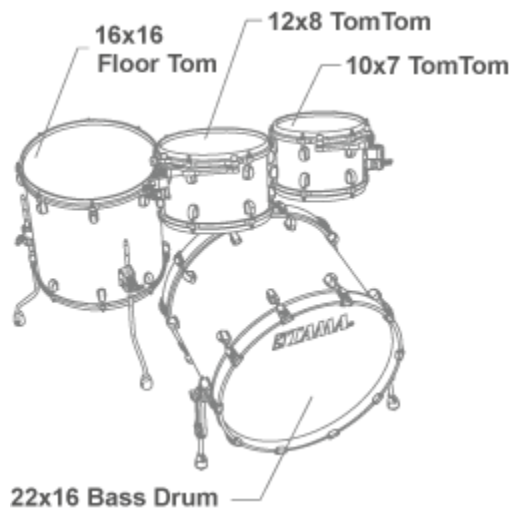

Tama star classic drum kit

Description	Q'ty
22"x16" Bass Drum	
110"x7" Tom Tom	
112"x8" Tom Tom	
116"x16" Floor Tom	1